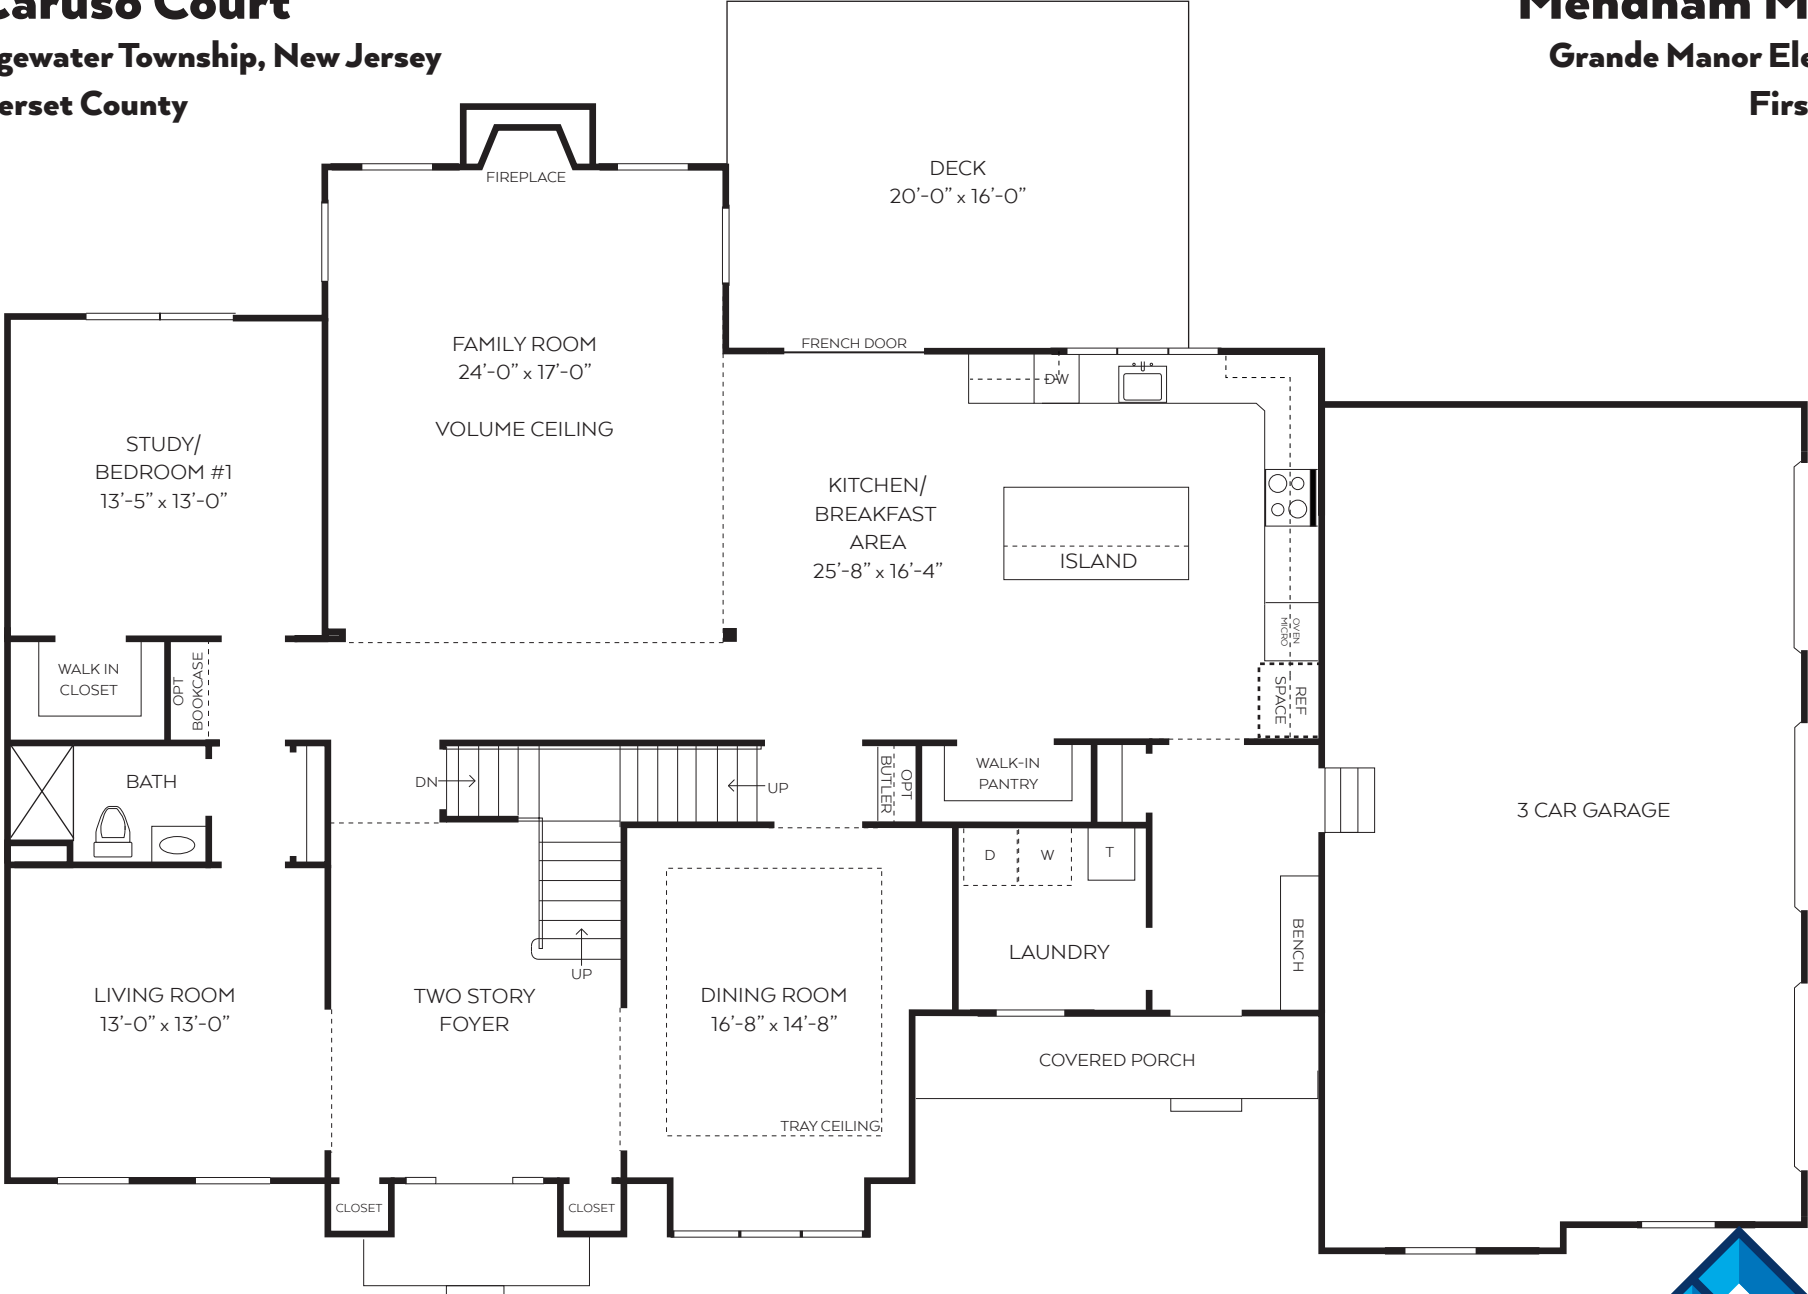

# Mendham Model

Grande Manor Elevation

Front Facade

Elevations and floorplans are artistic renderings only and are not intended to be an exact representation. Picture is from a different development. All dimensions and square footages are approximate and are subject to field variations. Drawings not to scale. Details shown may vary depending on elevations, options and other factors. Plans, prices, specifications, details and available options are subject to change without notice. Please consult a Sales Manager for more information.

# 3 Caruso Court

Bridgewater Township, New Jersey

Somerset County

# Mendham Model

Grande Manor Elevation

First Floor

Elevations and floorplans are artistic renderings only and are not intended to be an exact representation. Picture is from a different development. All dimensions and square footages are approximate and are subject to field variations. Drawings not to scale. Details shown may vary depending on elevations, options and other factors. Plans, prices, specifications, details and available options are subject to change without notice. Please consult a Sales Manager for more information.

**3 Caruso Court**  
**Bridgewater Township, New Jersey**  
**Somerset County**

**Mendham Model**  
**Grande Manor Elevation**  
**Second Floor**

Elevations and floorplans are artistic renderings only and are not intended to be an exact representation. Picture is from a different development. All dimensions and square footages are approximate and are subject to field variations. Drawings not to scale. Details shown may vary depending on elevations, options and other factors. Plans, prices, specifications, details and available options are subject to change without notice. Please consult a Sales Manager for more information.