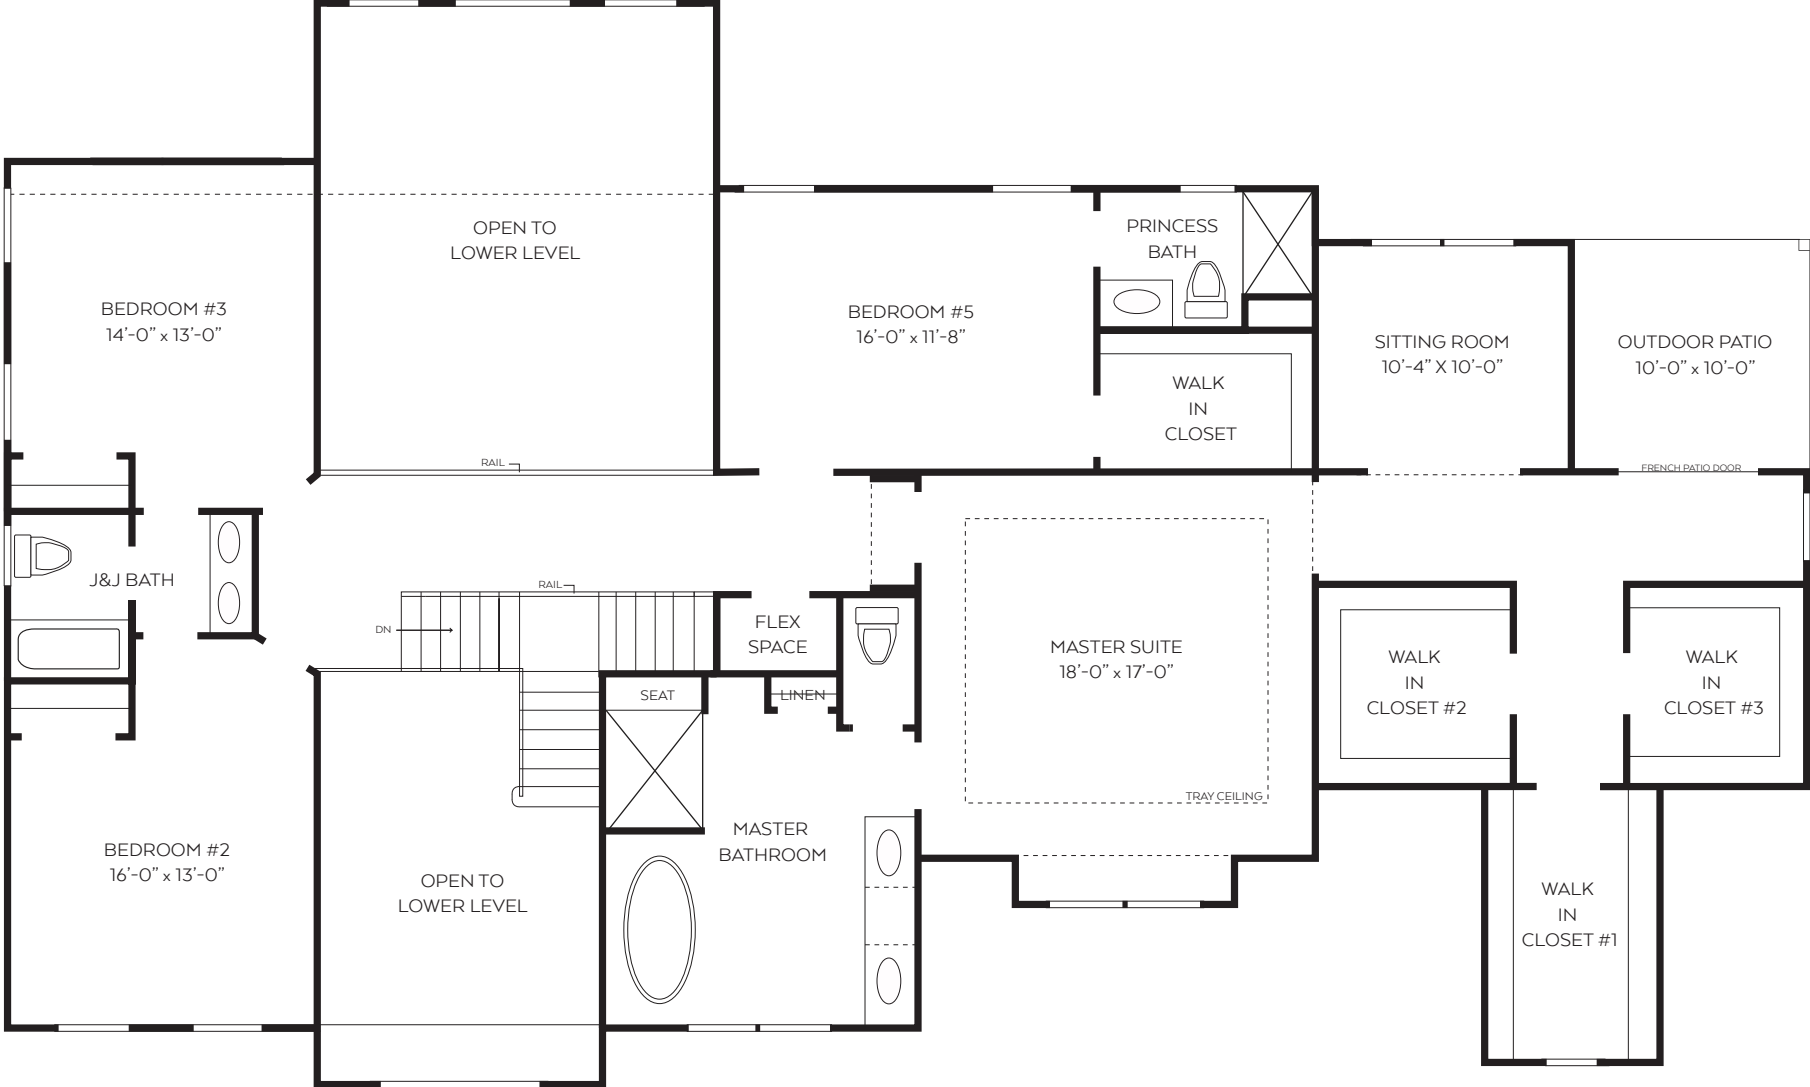

# Mendham Model

Grande Manor Elevation

Front Facade

Elevations and floorplans are artistic renderings only and are not intended to be an exact representation. Picture is from a different development. All dimensions and square footages are approximate and are subject to field variations. Drawings not to scale. Details shown may vary depending on elevations, options and other factors. Plans, prices, specifications, details and available options are subject to change without notice. Please consult a Sales Manager for more information.

# Mendham Model

Grande Manor Elevation

First Floor

Elevations and floorplans are artistic renderings only and are not intended to be an exact representation. Picture is from a different development. All dimensions and square footages are approximate and are subject to field variations. Drawings not to scale. Details shown may vary depending on elevations, options and other factors. Plans, prices, specifications, details and available options are subject to change without notice. Please consult a Sales Manager for more information.

**3 Caruso Court**  
**Bridgewater Township, New Jersey**  
**Somerset County**

**Mendham Model**  
**Grande Manor Elevation**  
**Second Floor**

Elevations and floorplans are artistic renderings only and are not intended to be an exact representation. Picture is from a different development. All dimensions and square footages are approximate and are subject to field variations. Drawings not to scale. Details shown may vary depending on elevations, options and other factors. Plans, prices, specifications, details and available options are subject to change without notice. Please consult a Sales Manager for more information.