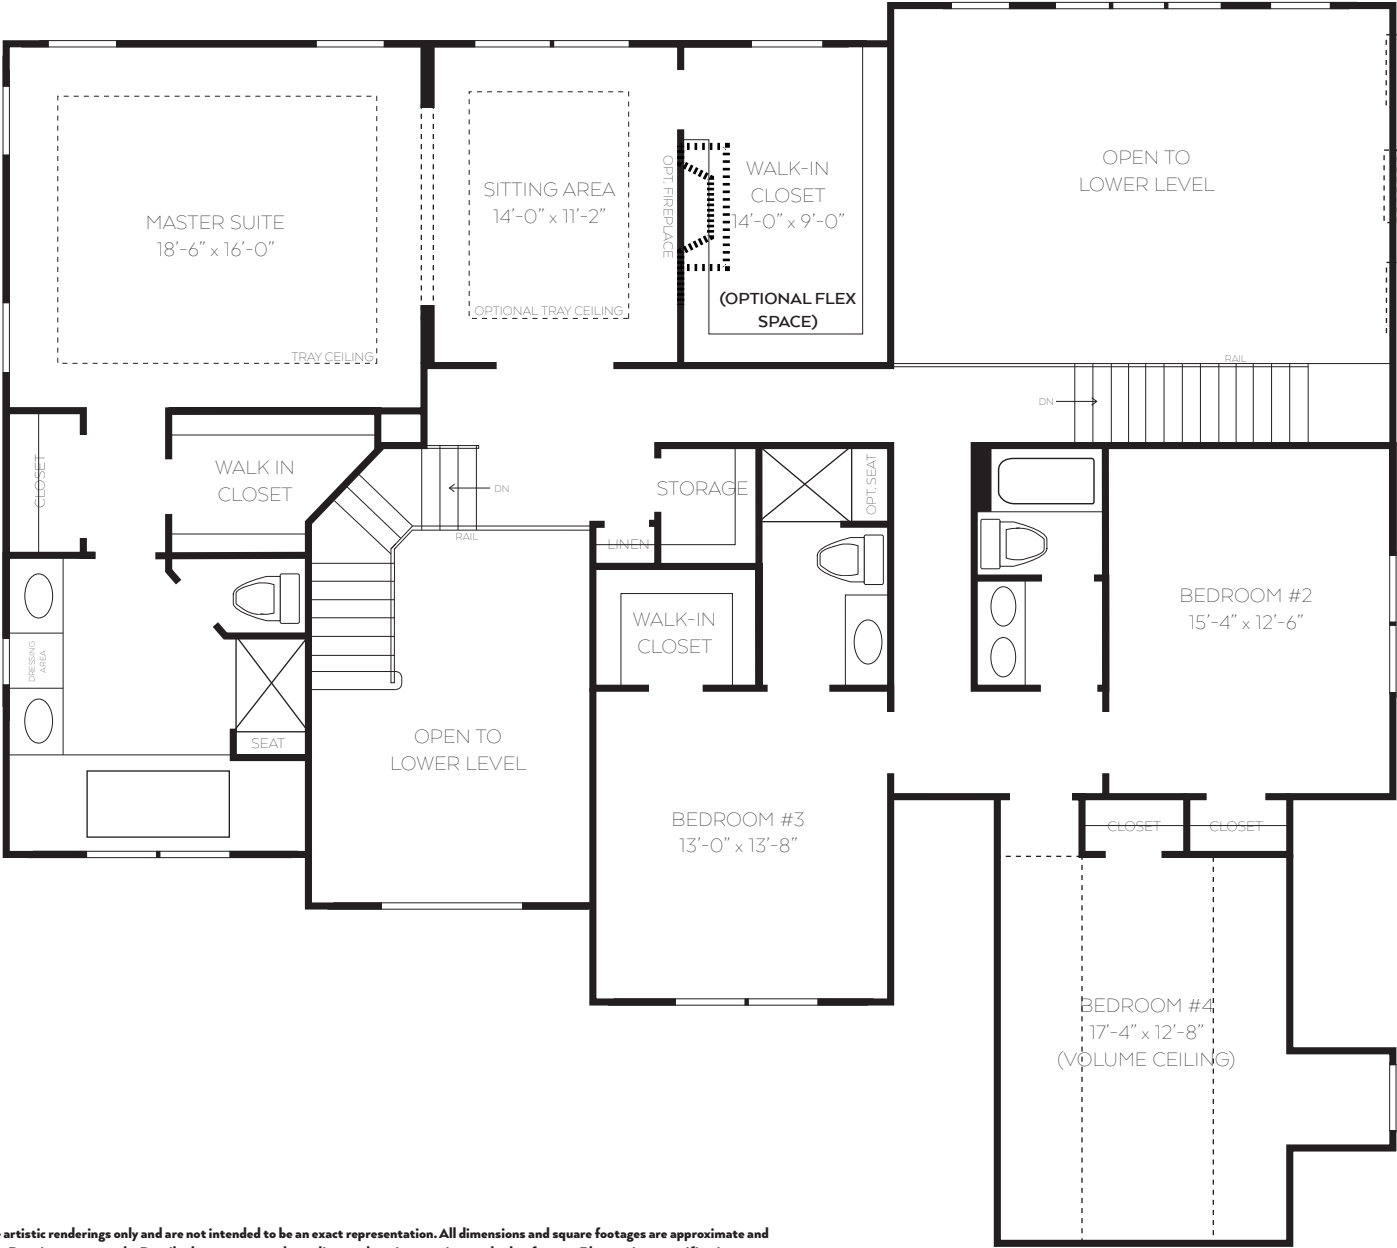

1674 Mountain Top Road
Bridgewater Township, New Jersey
Somerset County

Shrewsbury Model
Grande Manor Elevation
Second Floor