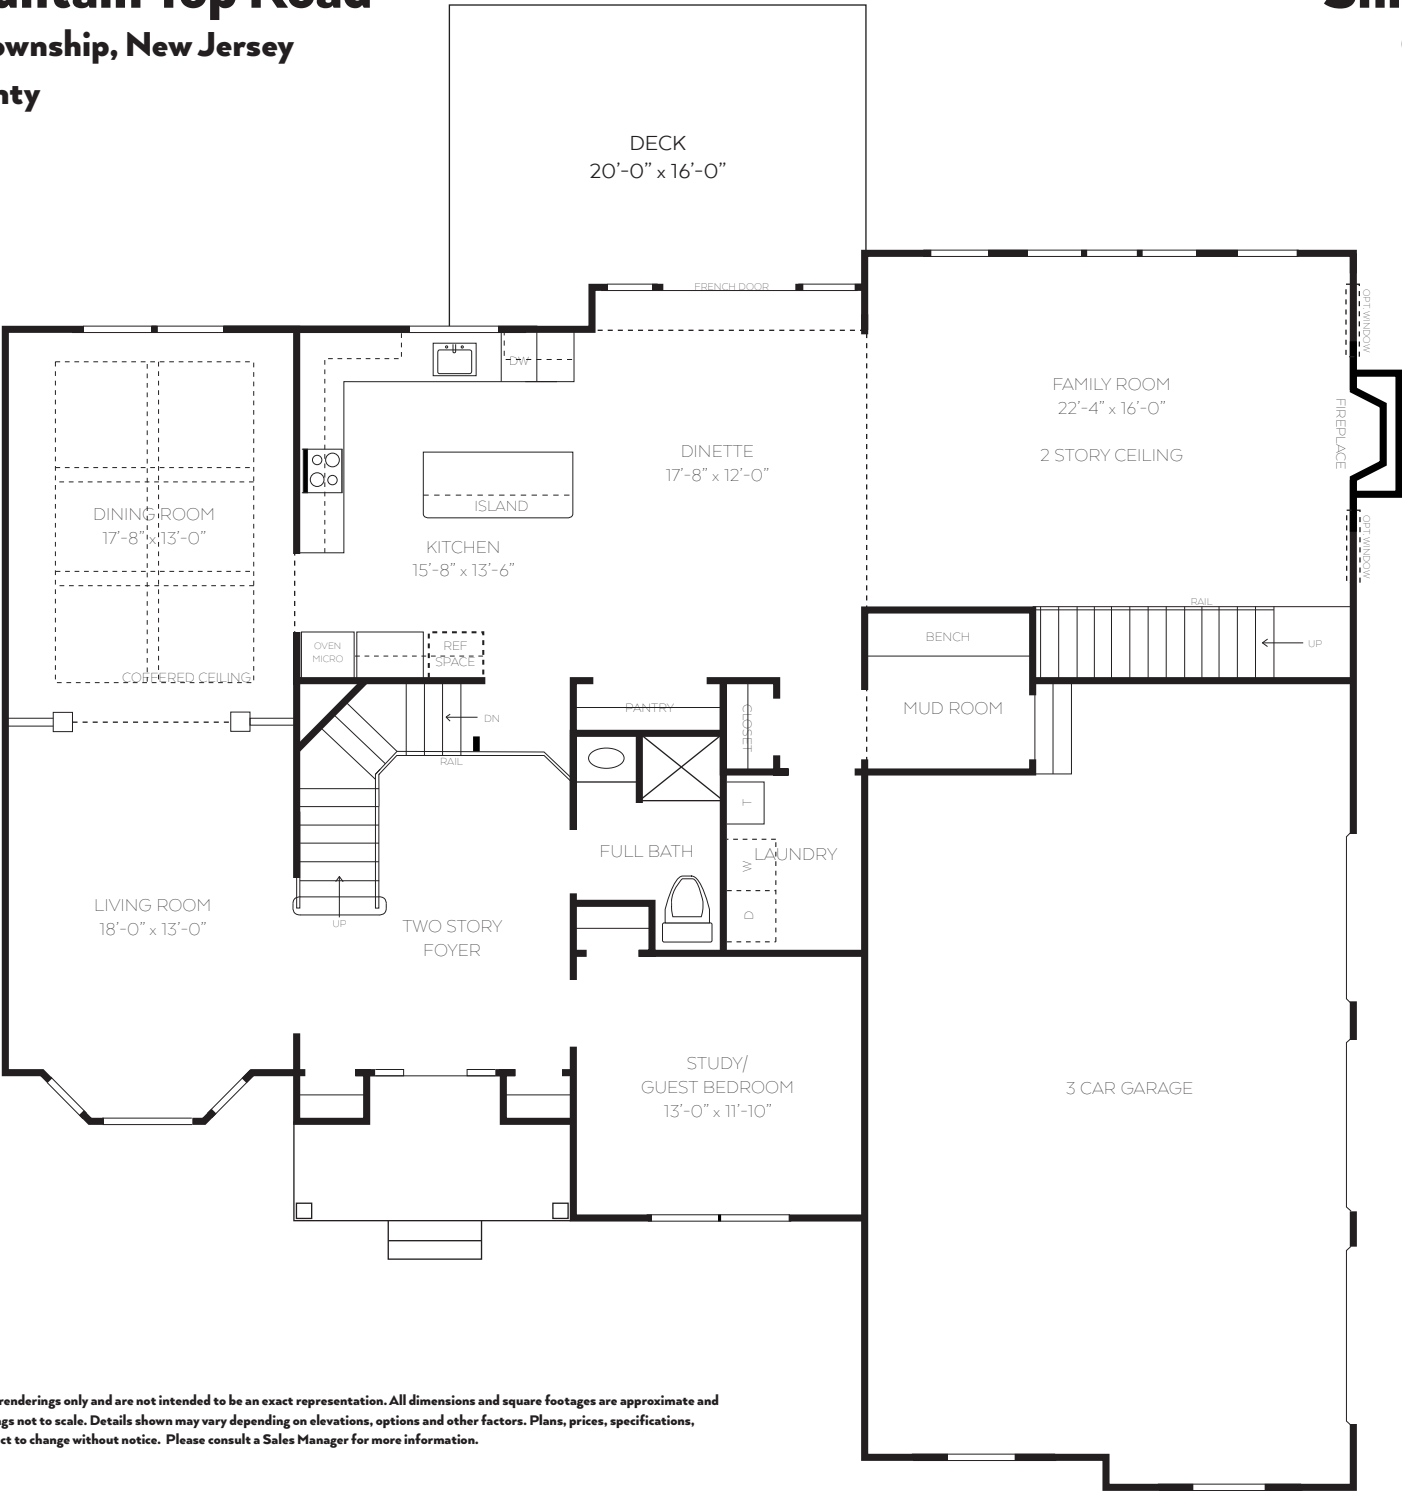

1674 Mountain Top Road
Bridgewater Township, New Jersey
Somerset County

Shrewsbury Model
Grande Manor Elevation
First Floor